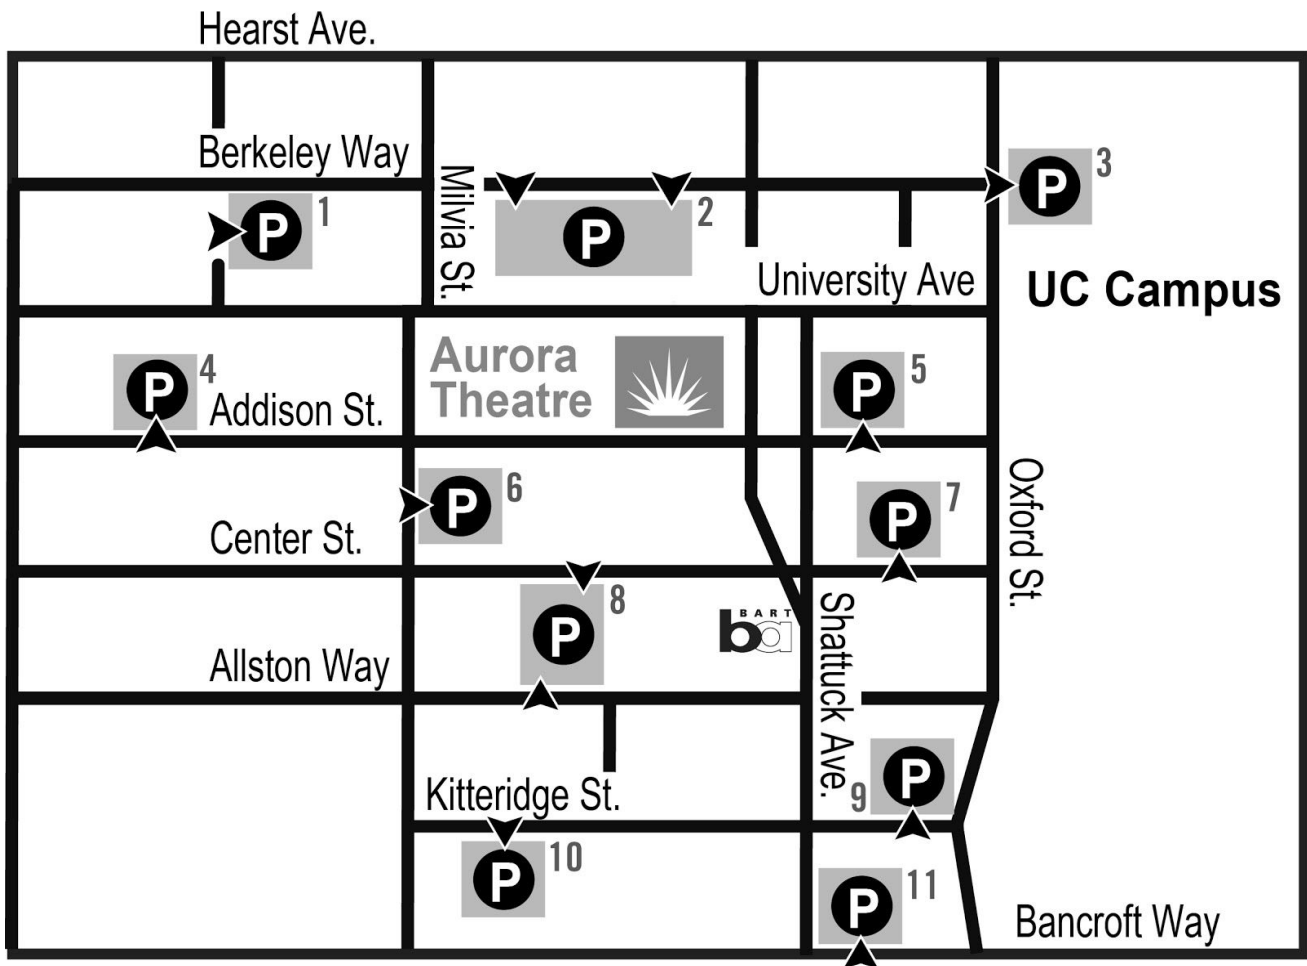

Parking Near Aurora Theatre - 2017/2018 Season

Please see reverse for a list of garages and lots with hours of operation, addresses and contact information.

Additional Online Resources

Aurora Theatre Company Directions & Parking: <http://bit.ly/AuroraDirections>

City of Berkeley reconstruction information: <http://www.ci.berkeley.ca.us/CenterStreetGarage/>

ParkMe smartphone application: <https://www.parkme.com/>